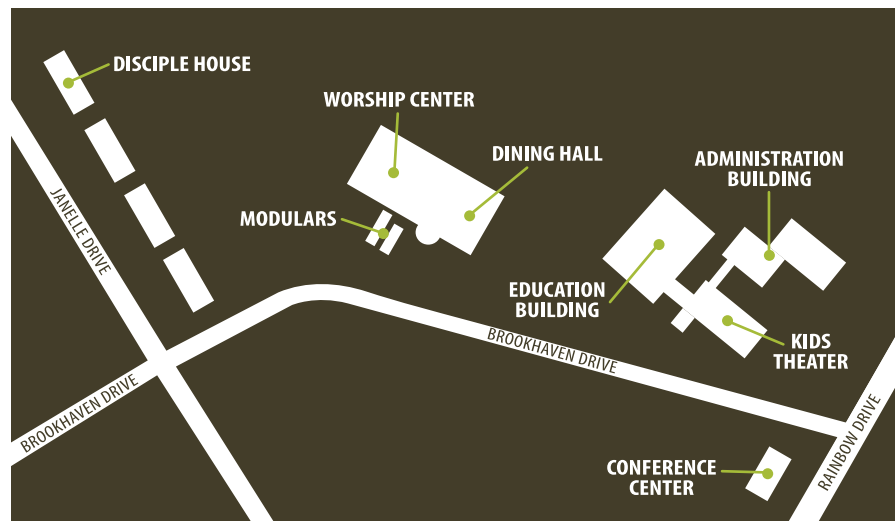

**ADULT CLASSES
3RD FLOOR :: EDUCATION BUILDING**

**CHILDREN & ADULT CLASSES
2ND FLOOR :: EDUCATION BUILDING**

**PRESCHOOL CLASSES
1ST FLOOR :: EDUCATION BUILDING**

WHAT IS LIFE GROUP?

Our Life Groups seek to carry out the mission of our church by connecting people to Jesus Christ and to this local church body through consistent evangelism and follow up. It is where people can grow together as disciples of Jesus and engage in making disciples who are well-equipped to love God and love others. It also is a place to serve alongside one another in MeadowBrook's global and local mission effort throughout the year. Life Groups are so much more than the Sunday morning hour! It truly is life together for the kingdom and glory of God.

**MeadowBrook
CHURCH**

2525 Rainbow Drive | Gadsden, AL 35901
256.442.3550 • mbchurch.com

Updated 12/18

**life
group**
*Life together for the
Kingdom of God*

**MEADOWBROOK'S
WINTER
LIFE GROUP
DIRECTORY**

SUNDAY MORNING SCHEDULE