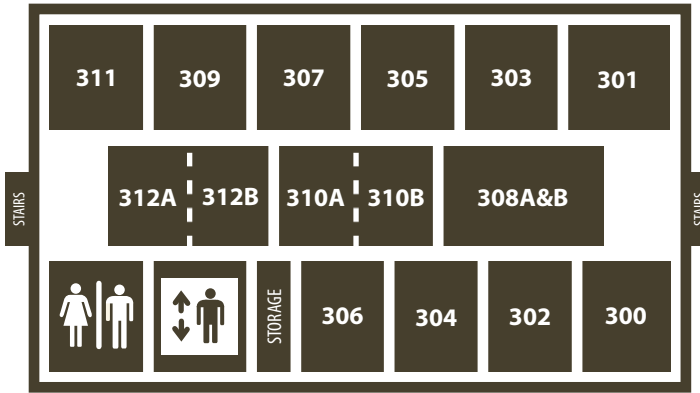

**ADULT CLASSES
3RD FLOOR :: EDUCATION BUILDING**

**CHILDREN & ADULT CLASSES
2ND FLOOR :: EDUCATION BUILDING**

**PRESCHOOL CLASSES
1ST FLOOR :: EDUCATION BUILDING**

WHAT IS LIFE GROUP?

Our Life Groups seek to carry out the mission of our church by connecting people to Jesus Christ and to this local church body through consistent evangelism and follow up. It is where people can grow together as disciples of Jesus and engage in making disciples who are well-equipped to love God and love others. It also is a place to serve alongside one another in MeadowBrook's global and local mission effort throughout the year. Life Groups are so much more than the Sunday morning hour! It truly is life together for the kingdom and glory of God.