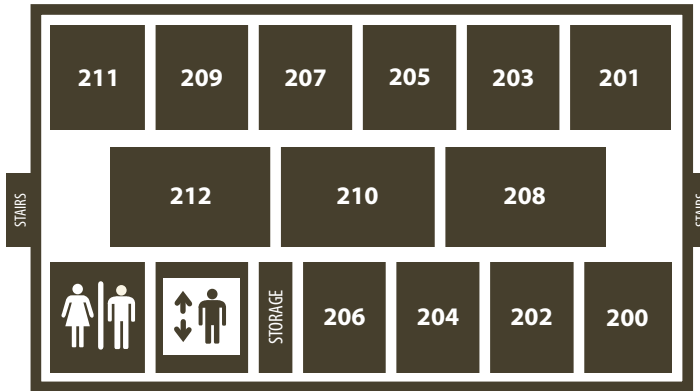

**ADULT CLASSES
3RD FLOOR :: EDUCATION BUILDING**

**CHILDREN & ADULT CLASSES
2ND FLOOR :: EDUCATION BUILDING**

**PRESCHOOL CLASSES
1ST FLOOR :: EDUCATION BUILDING**

WHAT IS LIFE GROUP?

Our Life Groups seek to carry out the mission of our church by connecting people to Jesus Christ and to this local church body through consistent evangelism and follow up. It is where people can grow together as disciples of Jesus and engage in making disciples who are well-equipped to love God and love others. It also is a place to serve alongside one another in MeadowBrook's global and local mission effort throughout the year. Life Groups are so much more than the Sunday morning hour! It truly is life together for the kingdom and glory of God.