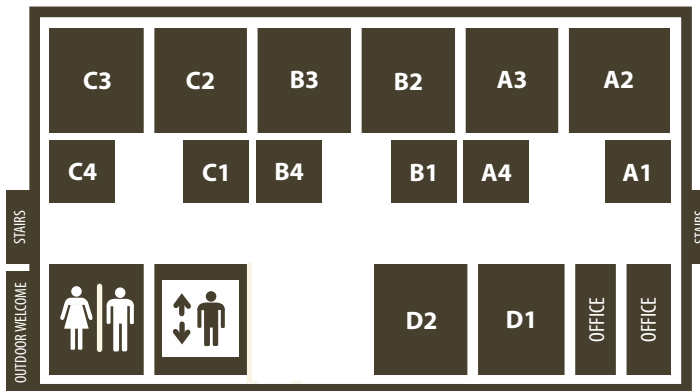

**ADULT CLASSES
3RD FLOOR :: EDUCATION BUILDING**

**CHILDREN & ADULT CLASSES
2ND FLOOR :: EDUCATION BUILDING**

**PRESCHOOL CLASSES
1ST FLOOR :: EDUCATION BUILDING**

WHAT IS LIFE GROUP?

Our Life Groups seek to carry out the mission of our church by connecting people to Jesus Christ and to this local church body through consistent evangelism and follow up. It is where people can grow together as disciples of Jesus and engage in making disciples who are well-equipped to love God and love others. It also is a place to serve alongside one another in MeadowBrook's global and local mission effort throughout the year. Life Groups are so much more than the Sunday morning hour! It truly is life together for the kingdom and glory of God.

PRESCHOOL SUNDAY SCHOOL

CLASS	PLACE	LEADER
BB1- A	A1 Ed Bldg	Rotation
BB1-B	A2 Ed Bldg	Rotation
BB3	A4 Ed Bldg	Rotation
PS2	B4 Ed Bldg	Rotation
PS3	C1 Ed Bldg	Davis
PK4	C4 Ed Bldg	Doak/Griffin
K5	D2 Ed Bldg	Weaver